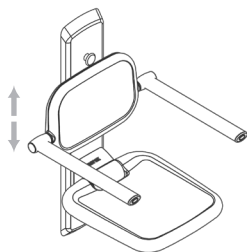

ROPOX SHOWER SEAT

Height adjustment: 12,5 cm

Maximum load: 500 kg (max 200 kg with leg and 150 kg without leg cf. DS/EN 17966:2016)

VARIANT/MODEL

SHOWER SEATS	
With leg Item no.: 40-43011	Without leg Item no.: 40-43016

BACKRESTS	
With arm support Item no.: 40-43025	Without arm support Item no.: 40-43030

The shower seat and the arm supports are foldable which provides more space in the bathroom.

ACCESSORIES

Height adjustable unit for shower seat
Item no.: 40-4304

Height adjustable unit for shower seat and backrest
Item no.: 40-43043

NB! Find more information about measurements, technical data, installation interfaces and much more under the product and in the instruction manuals on our website.

The items are produced according to the following Standard: EN/EN17966-2016.

ROPOX A/S · Ringstedgade 221 · 4700 Naestved, Denmark · Phone: +45 5575 0500 · info@ropox.com · www.ropox.com

ROPOX^{TM}
BETTER WAYS TO BETTER DAYS

No. 1962245 0218