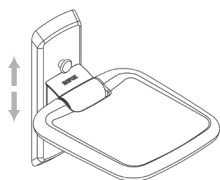

ROPOX SHOWER SEAT

Height adjustment: 12,5 cm

Maximum load: 500 kg (max 200 kg with leg and 150 kg without leg cf. DS/EN 17966:2016)

VARIANT/MODEL

SHOWER SEATS	
With leg Item no.: 40-43011	Without leg Item no.: 40-43016

BACKRESTS	
With arm support Item no.: 40-43025	Without arm support Item no.: 40-43030

The shower seat and the arm supports are foldable which provides more space in the bathroom.

ACCESSORIES

Height adjustable unit for shower seat
Item no.: 40-4304

Height adjustable unit for shower seat and backrest
Item no.: 40-43043

NB! Find more information about measurements, technical data, installation interfaces and much more under the product and in the instruction manuals on our website.

The items are produced according to the following Standard: EN/EN17966-2016.

ROPOX A/S · Ringstedgade 221 · 4700 Naestved, Denmark · Phone: +45 5575 0500 · info@ropox.com · www.ropox.com

ROPOX^{TM}
BETTER WAYS TO BETTER DAYS

No. 1962245 0218