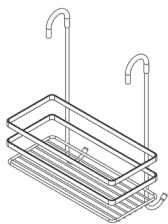

The grab rails are available in a number of lengths and shapes enabling you to design a bathroom with the right aids at the right place for the individual user.

Due to the design and size of the grab rails, you will have a firm and stable grip. We have designed them without any dirt traps, so that you can keep a high hygiene level.

The grab rails for adjusting the height of the hand shower can be used with just one hand making it very easy to use.

VARIANT/MODEL

GRAB RAILS				
				
40 cm	60 cm	80 cm	105 cm	80 x 60 cm
200 kg Item no.: 40-44108 white Item no.: 40-44118 grey	160 kg Item no.: 40-44109 white Item no.: 40-44119 grey	120 kg Item no.: 40-44110 white Item no.: 40-44120 grey	200 kg Item no.: 40-44126 white Item no.: 40-44127 grey	160 kg Item no.: 40-44128 white Item no.: 40-44129 grey

SHOWER RAILS WITH SHOWER HOLDER		
		
100 cm	100 x 45 cm	113,5 x 42,5 x 52,5 cm
250 kg Item no.: 40-44111 white Item no.: 40-44121 grey	250 kg Item no.: 40-44112 white Item no.: 40-44122 grey	250 kg Item no.: 40-44113 white Item no.: 40-44123 grey

The solid grab and shower rails are available in many lengths and shapes.
All have anti-bacterial surfaces.
The L- and T-shaped models can be reversed if needed.

ACCESSORY

Shower shelf
Item no.: 40-44130