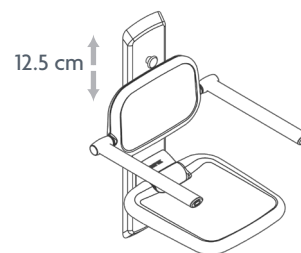

ROPOX™

BETTER WAYS TO BETTER DAYS

- A PART OF AddLife®

ROPOX SHOWER SEAT

Height adjustment: 12.5 cm

Max. user weight: Tested acc. to DS/ISO 17966:2016
(see max. user weight below)

VARIANT/MODEL

SHOWER SEATS	
	
With leg 200 kg Item no.: 40-43011	Without leg 150 kg Item no.: 40-43016

ACCESSORIES

Back rest without Arm Support
Item no.: 40-43030

Back Rest with Arm Support
Item no.: 40-43025

Height adjustable unit for shower seat
and backrest
Item no.: 40-43043

NB! Find more information about measurements, technical data, installation interfaces and much more under the product and in the instruction manuals on our website.