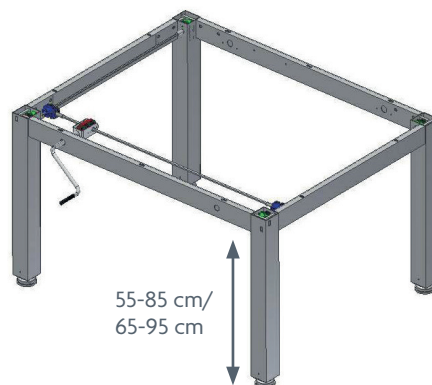

The table frame can be designed according to individual requested sizes and for almost every kind of tabletops.

The 4Single table is ideal for the whole family: Large, small, young, elderly or wheelchair and many others.

Order a frame and add an optional table top.

4SINGLE

Max. load: 150/250 kg evenly distributed
 Height: 55-85/65-95 cm
 Length: 60-300 cm
 Width: 60-200 cm
 Colour: RAL 7021

4SINGLEMANUAL (height 55-85 cm) or (height 65-95 cm)

4SINGLEELECTRIC (height 55-85 cm) or (height 65-95 cm)

4SingleElectric is also available with a battery solution

ACCESSORIES

Brake wheels, increase the height by 6.5 cm
 Item: 50-41600

Fitting for floor
 Item: 50-41605

Safety strip, length 56-920 cm
 Item: 30-69056 to 30-69620

Battery
 Item: 50-47025 (Fast height adjustment)
 Item: 50-47026 (Slow height adjustment)

Increased lifting power 250 kg
 Item: 50-41320 (height 55-85 cm)
 Item: 50-47026 (height 65-95 cm)