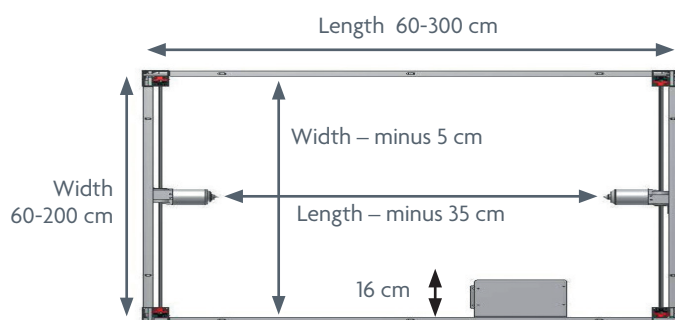

Order a frame and add an optional table top.

4SINGLE

Max. load: 150/250 kg evenly distributed
 Height: 55-85/65-95 cm
 Length: 60-300 cm
 Width: 60-200 cm
 Colour: RAL 7021

4SINGLEMANUAL (height 55-85 cm) or (height 65-95 cm)

4SINGLEELECTRIC (height 55-85 cm) or (height 65-95 cm)

4SingleElectric is also available with a battery solution

ACCESSORIES

Brake wheels, increase the height by 6.5 cm
 Item: 50-41600

Fitting for floor
 Item: 50-41605

Safety strip, length 56-920 cm
 Item: 30-69056 to 30-69620

Battery
 Item: 50-47025 (Fast height adjustment)
 Item: 50-47026 (Slow height adjustment)

Increased lifting power 250 kg
 Item: 50-41320 (height 55-85 cm)
 Item: 50-47026 (height 65-95 cm)

TIPS:

- The frames are available in other colours.
- The frames are as standard 4 mm smaller than the tabletop size.
- We always recommend safety stops for the electrical frames.

NB! Find more information about measurements, technical data, installation interfaces and much more under the product and in the instruction manuals on our website.