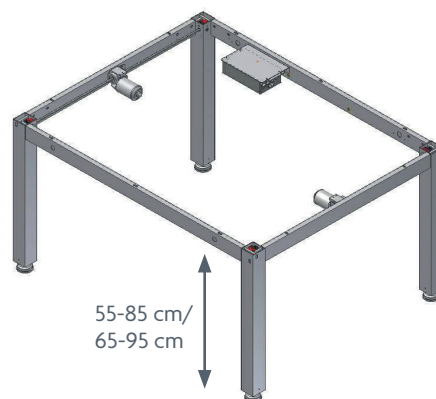

Order a frame and add an optional table top.

4SINGLE

Max. load: 150/250 kg evenly distributed
 Height: 55-85/65-95 cm
 Length: 60-300 cm
 Width: 60-200 cm
 Colour: RAL 7021

4SINGLEMANUAL (height 55-85 cm) or (height 65-95 cm)

4SINGLEELECTRIC (height 55-85 cm) or (height 65-95 cm)

4SingleElectric is also available with a battery solution

ACCESSORIES

Brake wheels, increase the height by 6.5 cm
 Item: 50-41600

Fitting for floor
 Item: 50-41605

Safety strip, length 56-920 cm
 Item: 30-69056 to 30-69620

Battery
 Item: 50-47025 (Fast height adjustment)
 Item: 50-47026 (Slow height adjustment)

Increased lifting power 250 kg
 Item: 50-41320 (height 55-85 cm)
 Item: 50-47026 (height 65-95 cm)

TIPS:

- The frames are available in other colours.
- The frames are as standard 4 mm smaller than the tabletop size.
- We always recommend safety stops for the electrical frames.

NB! Find more information about measurements, technical data, installation interfaces and much more under the product and in the instruction manuals on our website.