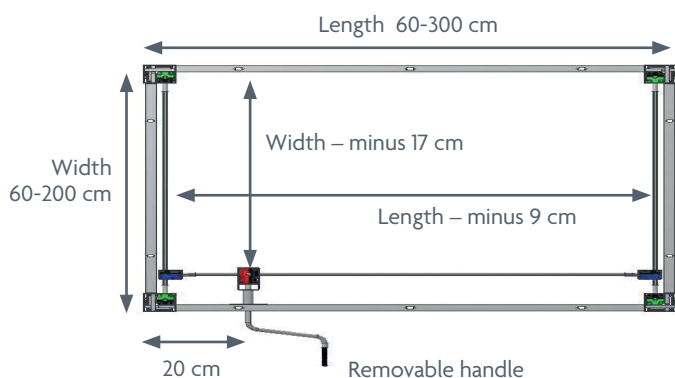

The table frame can be designed according to individual requested sizes and for almost every kind of tabletops.

The 4Single table is ideal for the whole family: Large, small, young, elderly or wheelchair and many others.

Order a frame and add an optional table top.

4SINGLE

Max. load: 150/250 kg evenly distributed
 Height: 55-85/65-95 cm
 Length: 60-300 cm
 Width: 60-200 cm
 Colour: RAL 7021

4SINGLEMANUAL (height 55-85 cm) or (height 65-95 cm)

Safety strip, length 56-920 cm
 Item: 30-69056 to 30-69620

Battery
 Item: 50-47025 (Fast height adjustment)
 Item: 50-47026 (Slow height adjustment)

Increased lifting power 250 kg
 Item: 50-41320 (height 55-85 cm)
 Item: 50-47026 (height 65-95 cm)

TIPS:

- The frames are available in other colours.
- The frames are as standard 4 mm smaller than the tabletop size.
- We always recommend safety stops for the electrical frames.

NB! Find more information about measurements, technical data, installation interfaces and much more under the product and in the instruction manuals on our website.