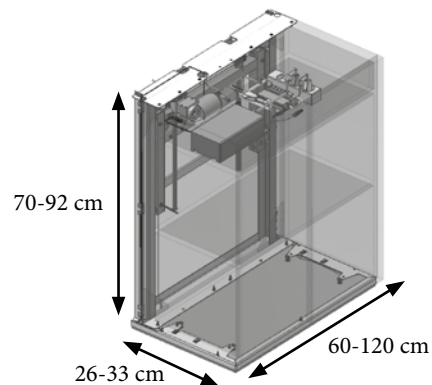

You can combine other upper cabinets with the VertiElectric system.

Controlled by an integrated press pad in for example the kitchen fascia.

VertiElectric – frame for 40-50 cm wall unit,
 30-40604 – 30-40605

Unit sizes for wall unit

VertiElectric – frame for 60 cm wall unit,
 30-40606 – 30-40612

Unit sizes for wall unit
 30-40613 – 30-40618

ACCESSORIES

Safety stop plate

Press pad,
 large, 14x7 cm
 30-67841

Smart box
 30-69002