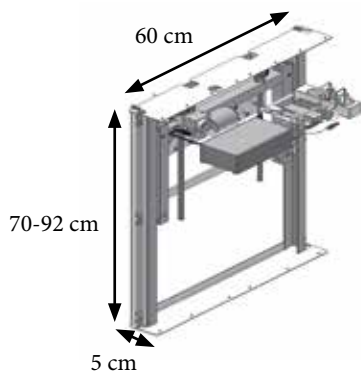

You can combine other upper cabinets with the VertiElectric system.

Controlled by an integrated press pad in for example the kitchen fascia.

VertiElectric – frame for 40-50 cm wall unit,
 30-40604 – 30-40605

Unit sizes for wall unit

VertiElectric – frame for 60 cm wall unit,
 30-40606 – 30-40612

Unit sizes for wall unit
 30-40613 – 30-40618

ACCESSORIES

Safety stop plate

Press pad,
 large, 14x7 cm
 30-67841

Smart box
 30-69002