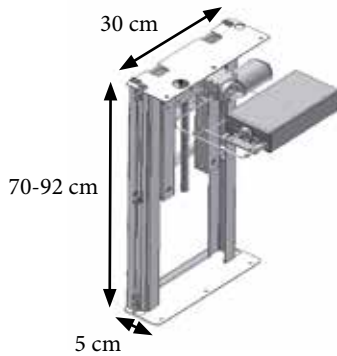

Ideal for very short people or wheelchair users in private homes, homes for elderly people, institutions and others.

The system is especially useful for wheelchair users as the tabletop becomes free space when the cabinet is raised up.

You can combine other upper cabinets with the VertiElectric system.

Controlled by an integrated press pad in for example the kitchen fascia.

VertiElectric – frame for 40-50 cm wall unit,
 30-40604 – 30-40605

Unit sizes for wall unit

VertiElectric – frame for 60 cm wall unit,
 30-40606 – 30-40612

Unit sizes for wall unit
 30-40613 – 30-40618

ACCESSORIES

Safety stop plate

Press pad,
 large, 14x7 cm
 30-67841

Smart box
 30-69002