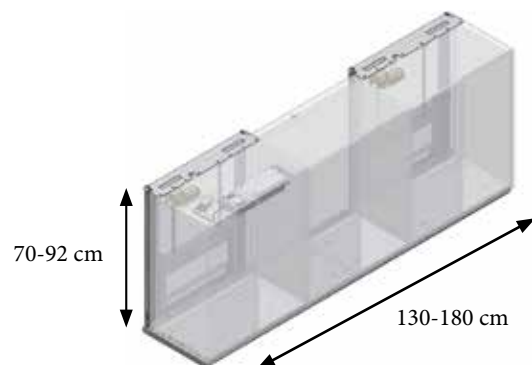

Ideal for very short people or wheelchair users in private homes, homes for elderly people, institutions and others.

The system is especially useful for wheelchair users as the tabletop becomes free space when the cabinet is raised up.

You can combine other upper cabinets with the VertiElectric system.

Controlled by an integrated press pad in for example the kitchen fascia.

VertiElectric – frame for 40-50 cm wall unit,
 30-40604 – 30-40605

Unit sizes for wall unit

VertiElectric – frame for 60 cm wall unit,
 30-40606 – 30-40612

Unit sizes for wall unit
 30-40613 – 30-40618

ACCESSORIES

Safety stop plate

Press pad,
 large, 14x7 cm
 30-67841

Smart box
 30-69002