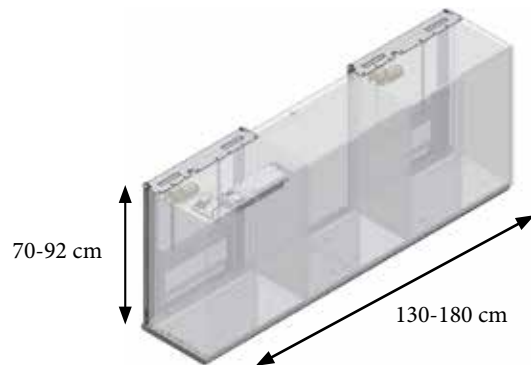

**VertiElectric** – frame for 40-50 cm wall unit,  
 30-40604 – 30-40605

Unit sizes for wall unit

**VertiElectric** – frame for 60 cm wall unit,  
 30-40606 – 30-40612

Unit sizes for wall unit  
 30-40613 – 30-40618