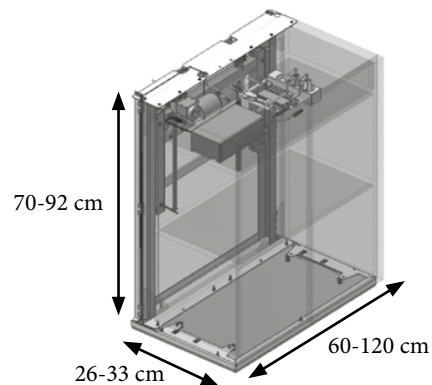

The system is especially useful for wheelchair users as the tabletop becomes free space when the cabinet is raised up.

You can combine other upper cabinets with the VertiElectric system.

Controlled by an integrated press pad in for example the kitchen fascia.

**VertiElectric** – frame for 40-50 cm wall unit,  
 30-40604 – 30-40605

Unit sizes for wall unit

**VertiElectric** – frame for 60 cm wall unit,  
 30-40606 – 30-40612

Unit sizes for wall unit  
 30-40613 – 30-40618