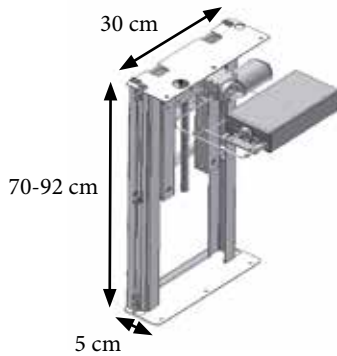

VertiElectric – frame for 40-50 cm wall unit,
30-40604 – 30-40605