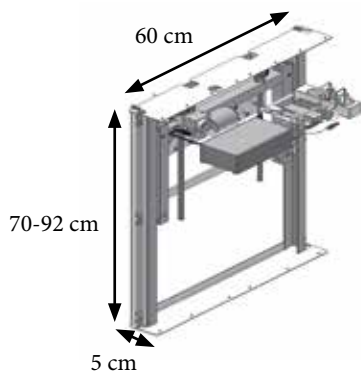

**VertiElectric** – frame for 40-50 cm wall unit,  
 30-40604 – 30-40605

Unit sizes for wall unit

**VertiElectric** – frame for 60 cm wall unit,  
 30-40606 – 30-40612

Unit sizes for wall unit  
 30-40613 – 30-40618