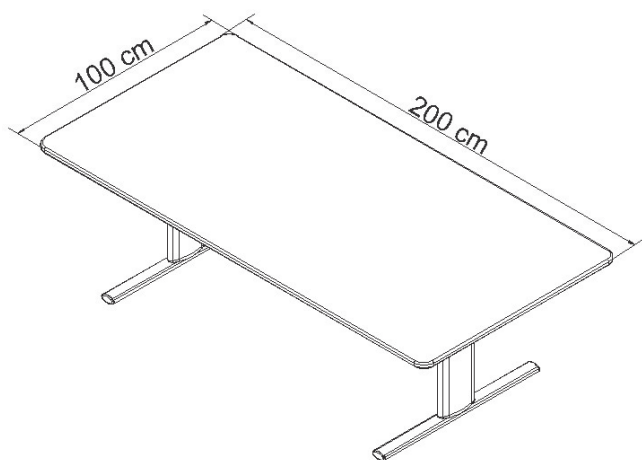

Adjustable in height and with plenty of legroom, wheelchair users are certain to get easy and close access to the table. Also, the arm supports can be used as an aid for obtaining a balanced sitting position and is also an extra forearm support.

If you need seating for more people than the standard Vision Group tables can accommodate, the tables can also be used in extension of one another.

ROPOX VISION GROUP TABLE

Max. load capacity: 100 kg
Height: 50-70 or 60-90 cm
Depth: 100 cm
Width: 165, 200 or 240 cm
Inner Width: 133 cm
Frame Colour: Silver Grey

TECHNICAL INFORMATION

SIZE	ITEM NO. (height 50-70 cm.)	ITEM NO. (height 60-90 cm.)
165 x 100 cm	20-62116-11	20-62216-11
200 x 100 cm	20-62120-11	20-62220-11
240 x 100 cm	20-62124-11	20-62224-11

All tables are height adjustable from 50-70 cm or 60-90 cm.