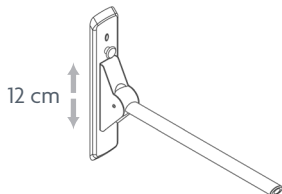

The toilet lifter lowers and lifts the user to the best sitting or standing position, and it is straightforward to set to the optimum height for both user and helper.

The round edges are gentle to the skin, and you do not get scratches, and the cleaning-friendly design makes the toilet lifter easy to keep clean ensuring a high level of hygiene.

ROPOX™
BETTER WAYS TO BETTER DAYS

ROPOX TOILET LIFTER

Height adjustment: Electric / Manual 40 cm
Basic 20 cm

Maximum load: 600 kg (max user load 400 kg
cf. DS/EN 17966:2016)

VARIANT/MODEL

TOILET LIFTER	
	
Electric Item no.: 40-45020	Manual Item no.: 40-45030

Toilet lifter unit in bottom position: Model Electric/Manual 118 x 79 x 20,5 cm.

Dual flushing system at 3 and 6 litres.

ACCESSORIES

Toilet supports with height adjustable unit. See data sheet for arm supports for more options.